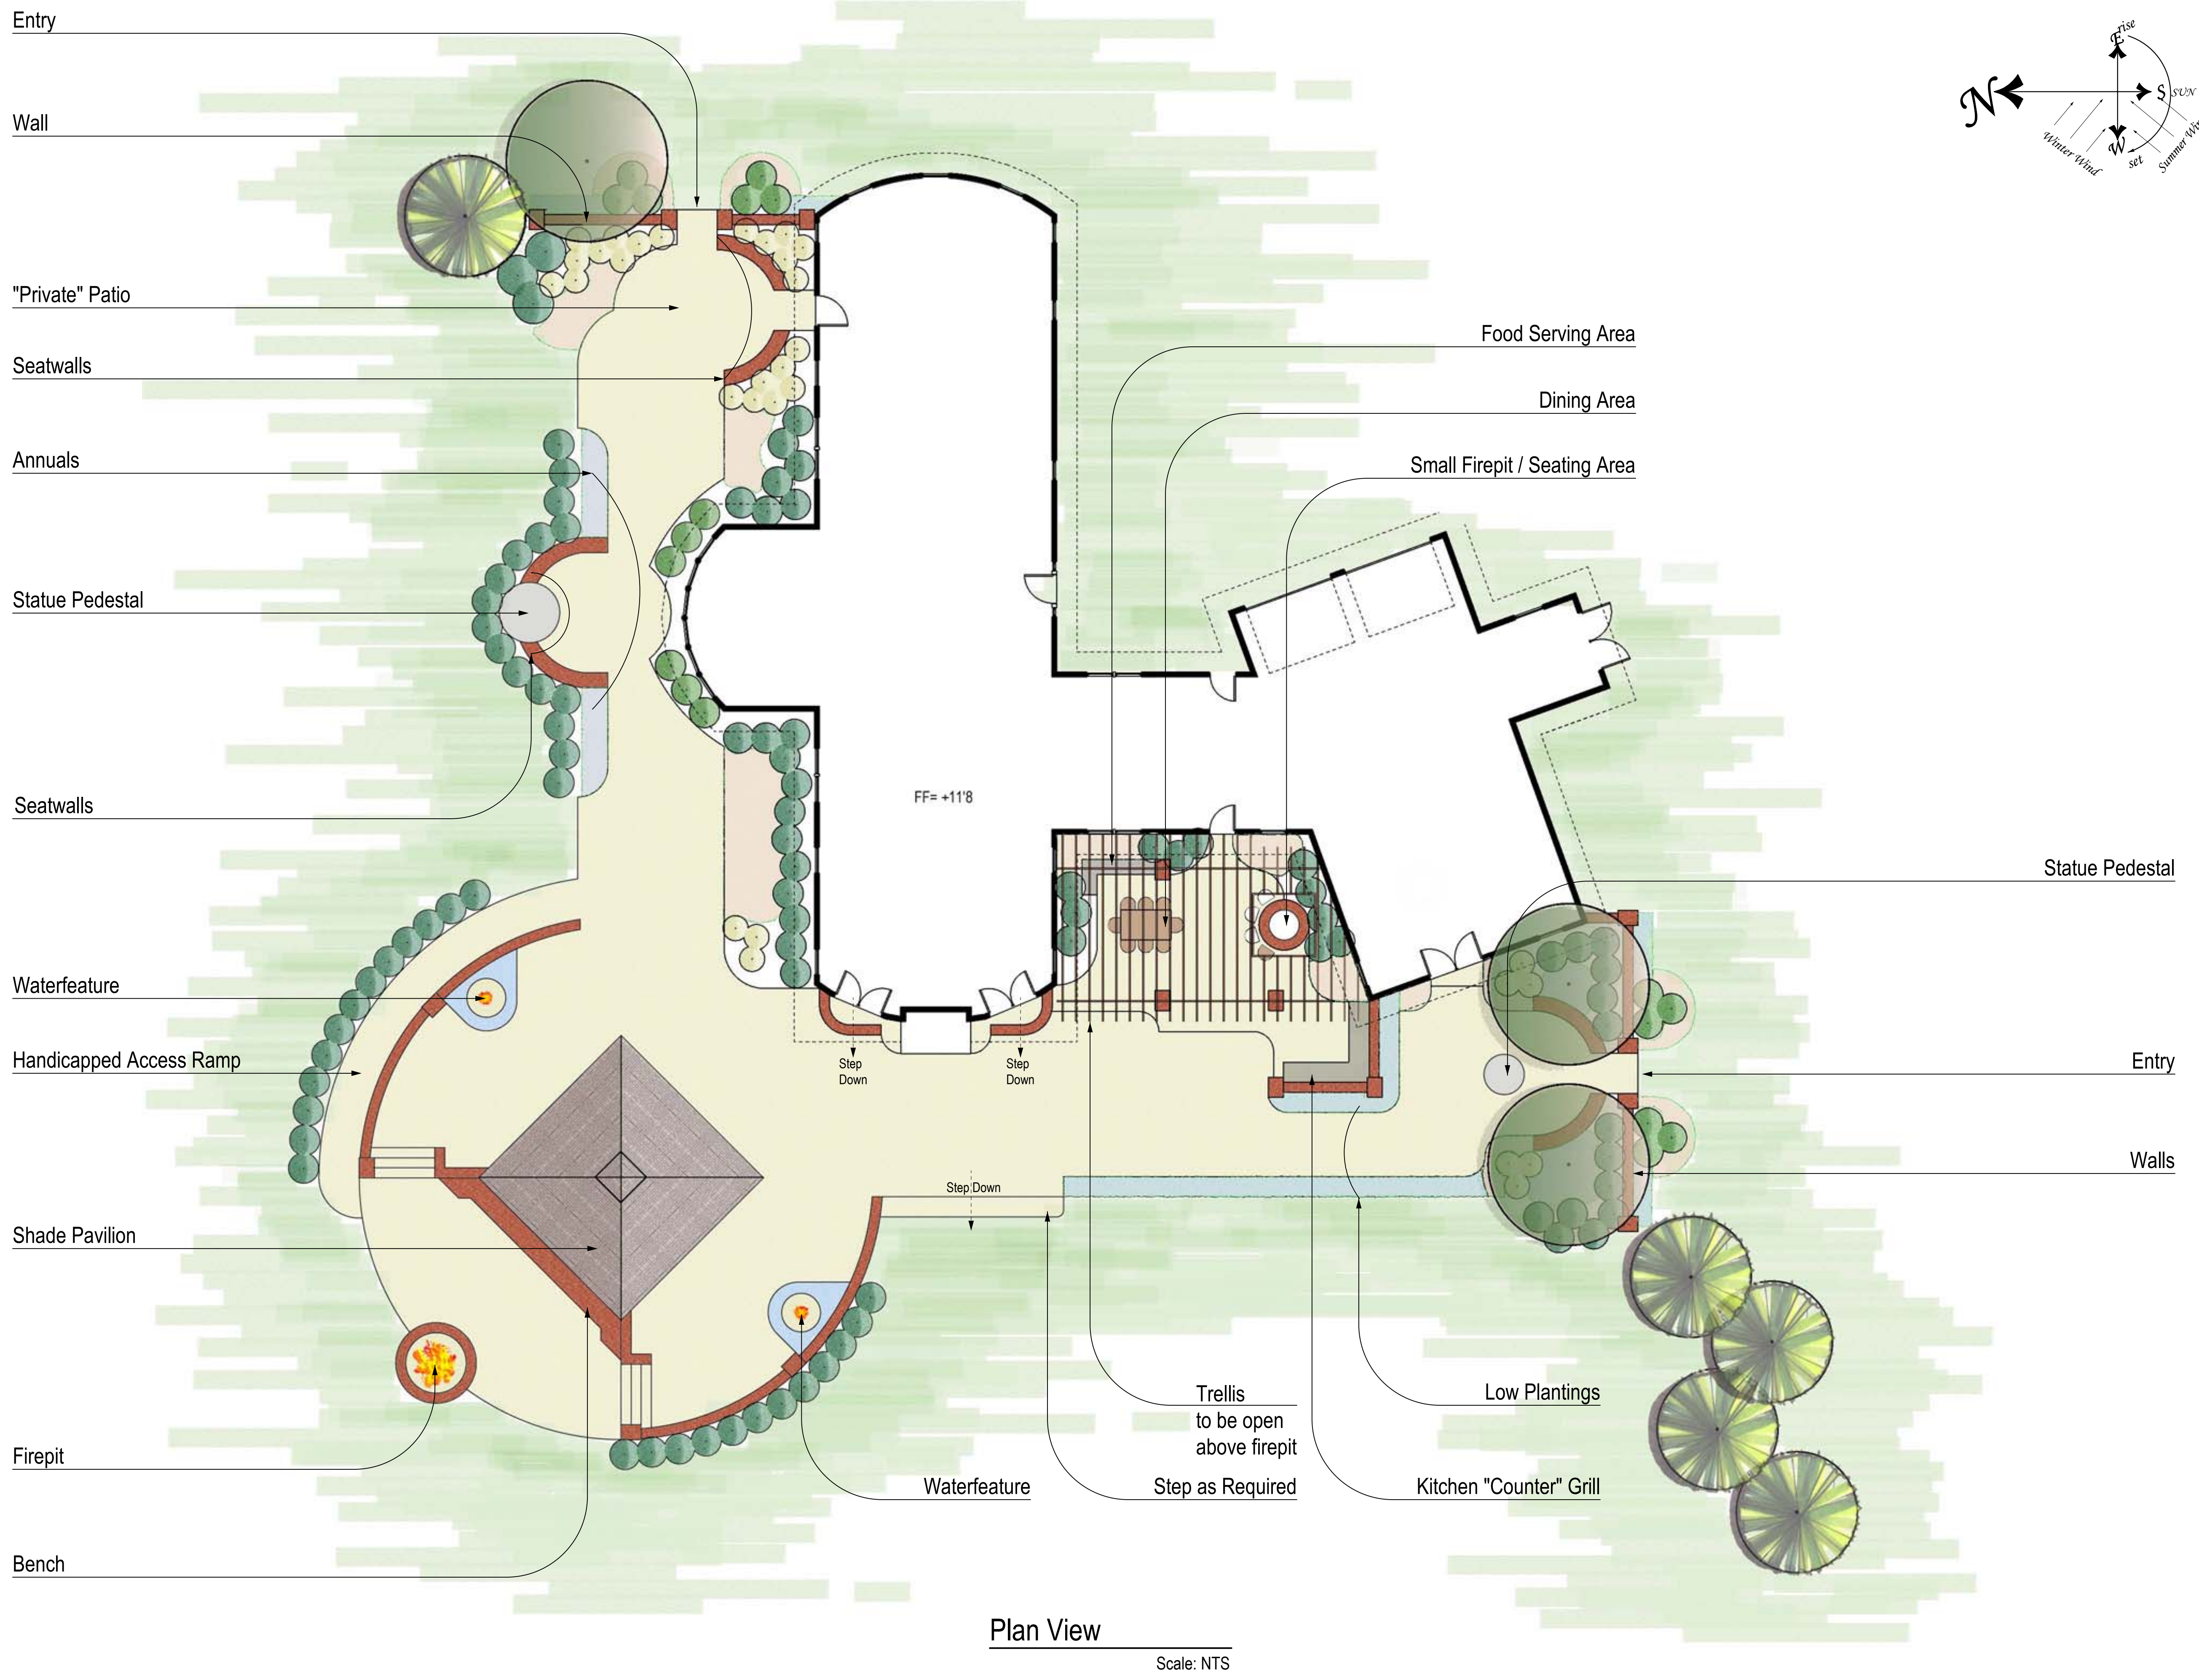

Yazdani Residence
 Exterior Space
 Conceptual Schematic
 Rendering
 Duck Meadows Farm

Plan View
 Scale: NTS

No.	Date	Revisions

J. Duggan & Associates
 Landscape Architecture

151 Windy Hill Lane, Winchester, VA 22602
 (540)974-2475 www.jdugganandassociates.com

Consultant

Project Title
 Yazdani Residence

Drawing Title
 Exterior Space
 Conceptual Schematic
 Rendering

Project Manager
 J Duggan RLA

Drawn By
 TM **Scale**
 NTS

Reviewed By
 JD **Drawing No.**

Date
 11-08-2007

CAD File 1 of 1
 Total Sheets