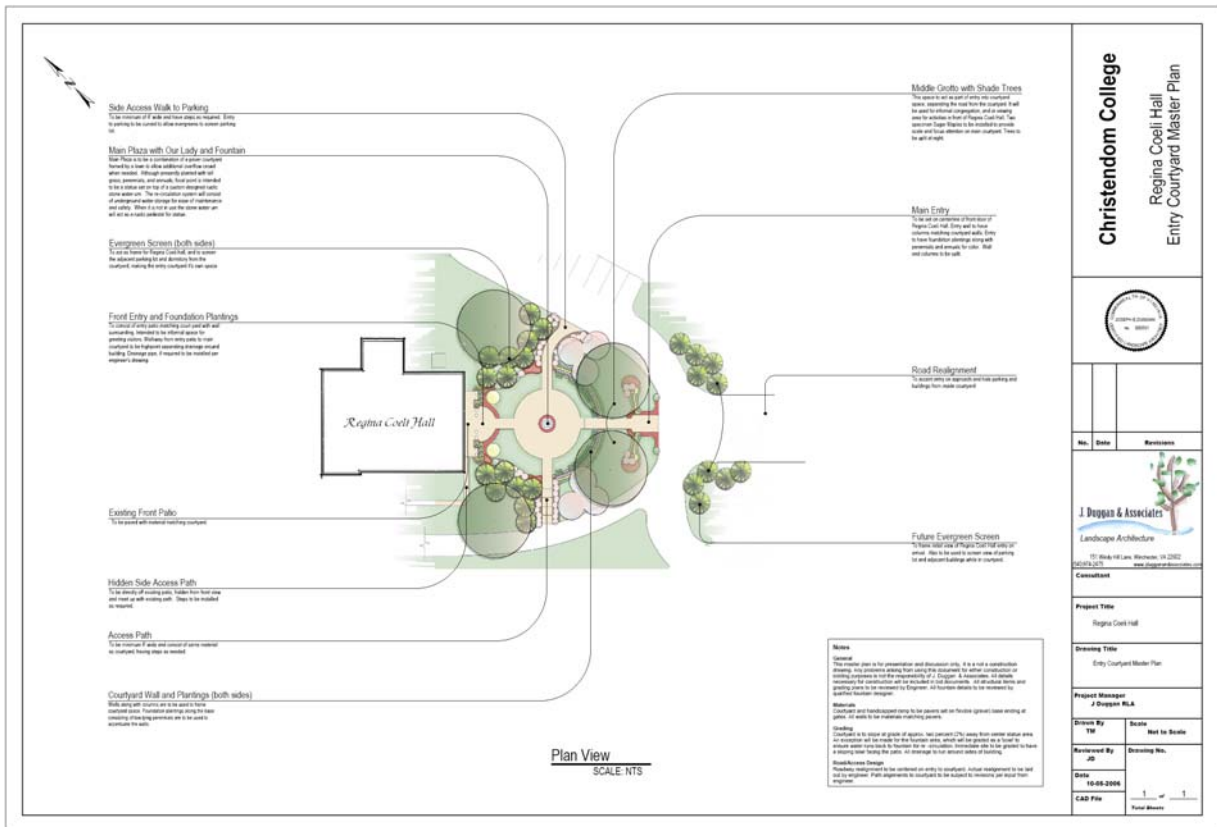

Project: College Administration Building
Client: Christendom College
Item: Entry Courtyard Plan

Summary

This was for the design development of an entry into the existing Administration Building of Christendom College. Project consisted of initial/project review and site analysis through development of Construction Documents along with limited construction oversight. Three onsite meetings were held with the client during design development. Items considered included courtyard, walls, plantings and lighting. Project was completed in 2007. Approx construction budget was \$50,000.00

Rendering of Plan

Christendom College
Regina Coeli Hall
Entry Courtyard Master Plan

J. Duggan & Associates
Landscape Architecture
111 Maple Hill Lane, Richmond, VA 23262
(804) 271-1275
www.jdugganandassociates.com

No.	Date	Revisions

Consultant
J. Duggan & Associates

Project Title
Regina Coeli Hall

Drawing Title
Entry Courtyard Master Plan

Project Manager
J. Duggan, P.L.A.

Drawn By
J.D.

Checked By
J.D.

Date
10-05-2006

CAD File
1 of 1
Total Sheets